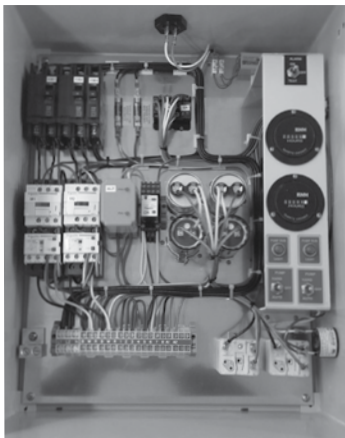

Options Include:

- Stainless steel, painted steel, fiberglass or polycarbonate enclosures
- 22mm lights and switches
- Lag pump time delay
- Auxiliary contacts for many situations
- Auto dialers
- Intrinsically safe options
- Triplex panels
- GFI receptacle (single phase only)
- Time dosing
- 40 FLA max
- Surge protection
- And more!