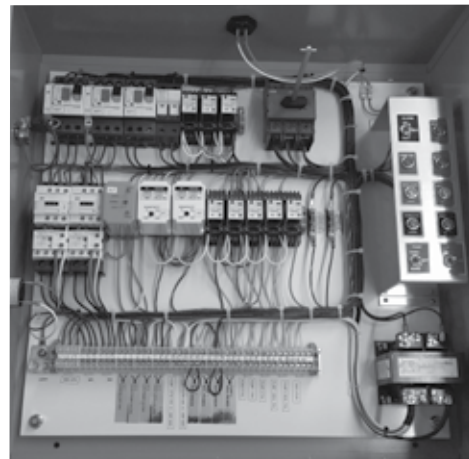

Options Include:

- Stainless steel, painted steel, fiberglass or polycarbonate enclosures
- 22mm lights and switches
- Lag pump time delay
- Auxiliary contacts for many situations
- Auto dialers
- Intrinsically safe options
- Triplex panels
- GFI receptacle (single phase only)
- Time dosing
- 40 FLA max
- Surge protection
- And more!