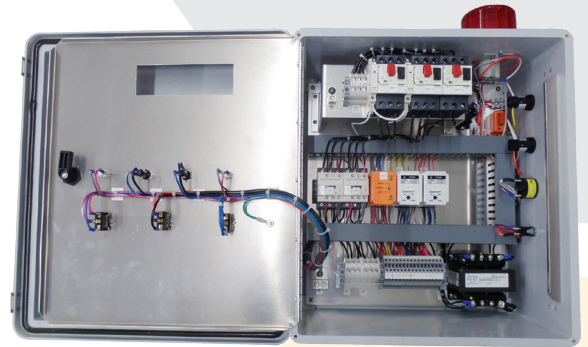

Fusion Plus™

Expanded Fusion Plus Program

Our **Fusion Plus™ Program** is designed to benefit customers who require additional options beyond what our standard control panel line offers, but do not require a custom engineered solution. The **Fusion Plus™ Program** utilizes inventoried components.

FEATURES

- 24-hour quote response
- 3-5 week build-to-ship
- Affordable solutions
- Multiple enclosure options
- Multiple pumps

OPTIONS

- Motor starters up to 100 Amps per pump
- IEC or NEMA rated starters
- Soft starters or VFD's
- Enclosure sizes up to 60 x 36 x 16 inches
- Inner door with indicators and operators
- Circuit breakers with maximum SCCR 5kA
- Generator receptacles, up to 200 amps (limited brands)
- Phone landline auto-dialers
- Dedicated pump controllers

Don't see the option you need listed? Let us know!
We may be able to offer it through the **Fusion Plus™** program or we can design a custom engineered solution for you!

Email: panelquote@sjeinc.com

CSI Controls™

Toll Free: 800-363-5842 • Fax: 419-289-2535
customer.service@sjeinc.com
www.csicontrols.com