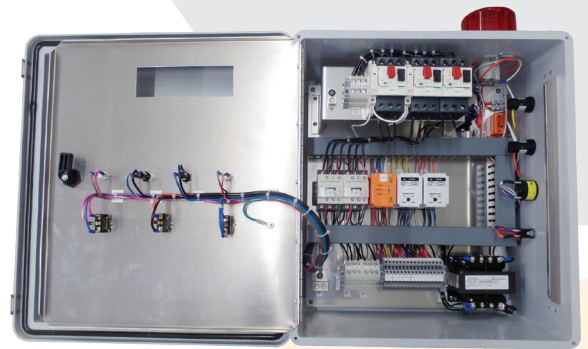

Fusion Plus™

Expanded Fusion Plus Program

Our **Fusion Plus™ Program** is designed to benefit customers who require additional options beyond what our standard control panel line offers, but do not require a custom engineered solution. The **Fusion Plus™ Program** utilizes inventoried components.

FEATURES

- 24-hour quote response
- 3 week build-to-ship
- Affordable solutions
- Multiple enclosure options
- Multiple pumps

OPTIONS

- Motor starters up to 65 Amps per pump
- IEC rated starters
- Enclosure sizes up to 30 x 24 x 12 inches
- Inner door with indicators and operators
- Control panels with maximum SCCR 5kA
- Generator receptacles, up to 100 amps (limited brands)
- Phone landline auto-dialers
- Dedicated pump controllers

Don't see the option you need listed? Let us know!
We may be able to offer it through the **Fusion Plus™** program or we can design a custom engineered solution for you!

Email: panelquote@sjeinc.com

CSI Controls®

Toll Free: 888-342-5753 • Fax: 218-847-4617
customer.service@sjeinc.com
www.csicontrols.com