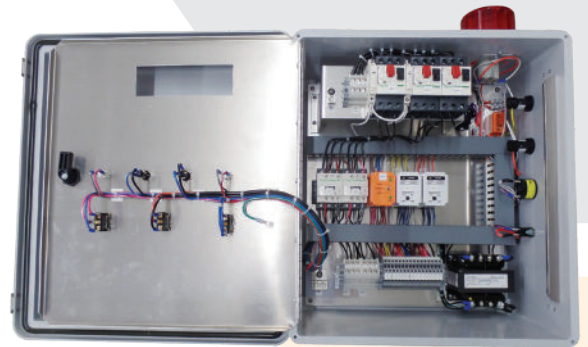

Fusion Plus™

Expanded Fusion Plus Program

Our **Fusion Plus™ Program** is designed to benefit customers who require additional options beyond what our standard control panel line offers, but do not require a custom engineered solution. The **Fusion Plus™ Program** utilizes inventoried components.

FEATURES

- 24-hour quote response
- 3 week build-to-ship
- Affordable solutions
- Multiple enclosure options
- Multiple pumps

OPTIONS

- Motor starters up to 65 Amps per pump
- IEC rated starters
- Enclosure sizes up to 30 x 24 x 12 inches
- Inner door with indicators and operators
- Control panels with maximum SCCR 5kA
- Generator receptacles, up to 100 amps (limited brands)
- Phone landline auto-dialers
- Dedicated pump controllers

Don't see the option you need listed? Let us know!
We may be able to offer it through the **Fusion Plus™** program or we can design a custom engineered solution for you!

Email: panelquote@sjeinc.com

CSI Controls®

Toll Free: 888-342-5753
customer.service@sjeinc.com
www.csicontrols.com